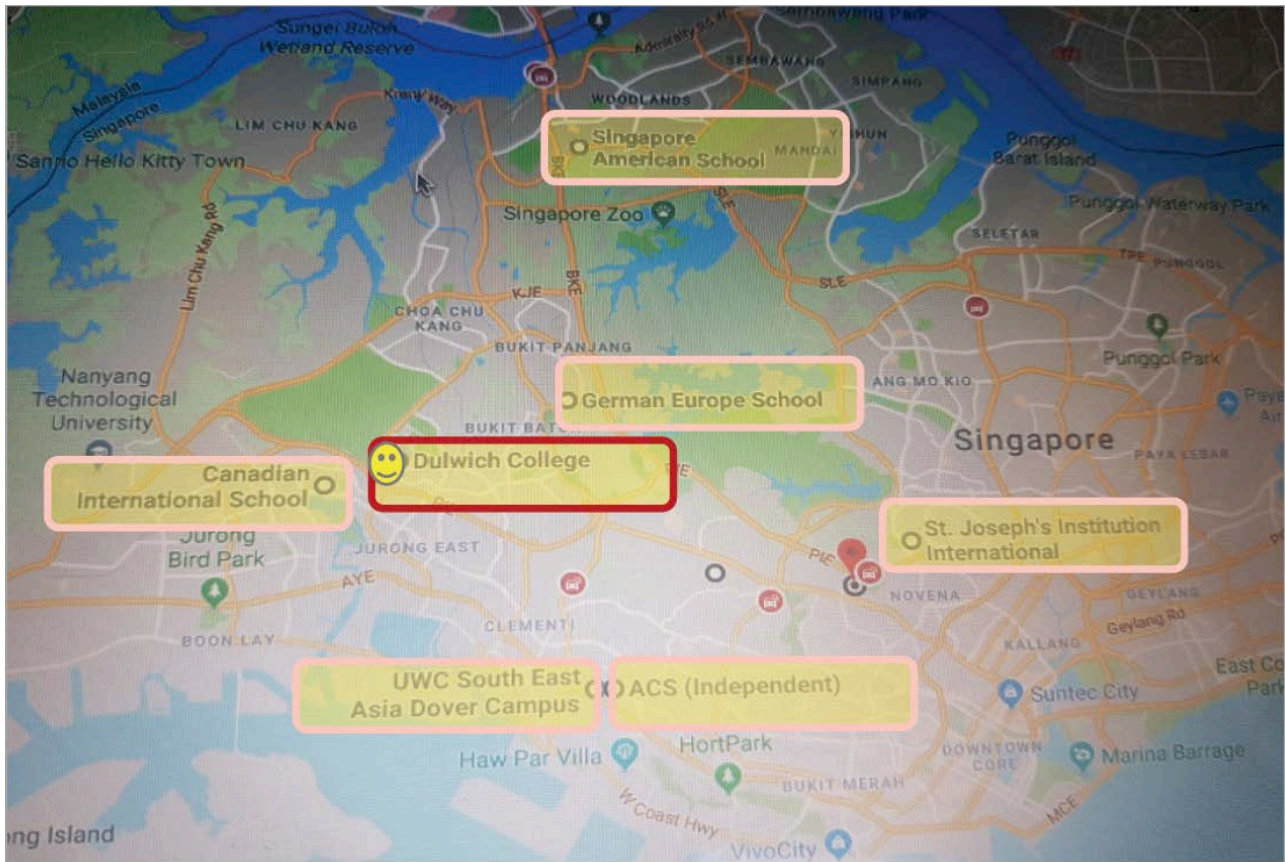

## School social media QR code

Facebook

Instagram

## Suggested nearby hotels

Name: Orchard Hotel Singapore  
Taxi: 30 mins  
Address: 442 Orchard Rd, Singapore 238879  
Tel: +65-6734-7766

Name: Hotel Jen Orchard Gateway  
Taxi: 35 mins  
Address: 277 Orchard Rd, Singapore 238858  
Tel: +65-6708-88

## International Schools Nearby

### Saint Joseph International

- Taxi: 35 mins (15 km)
- Address: 490 Thomson Rd, Singapore 298191
- TEL: +65-6353-9383
- Website: <https://www.sji-international.com.sg/>