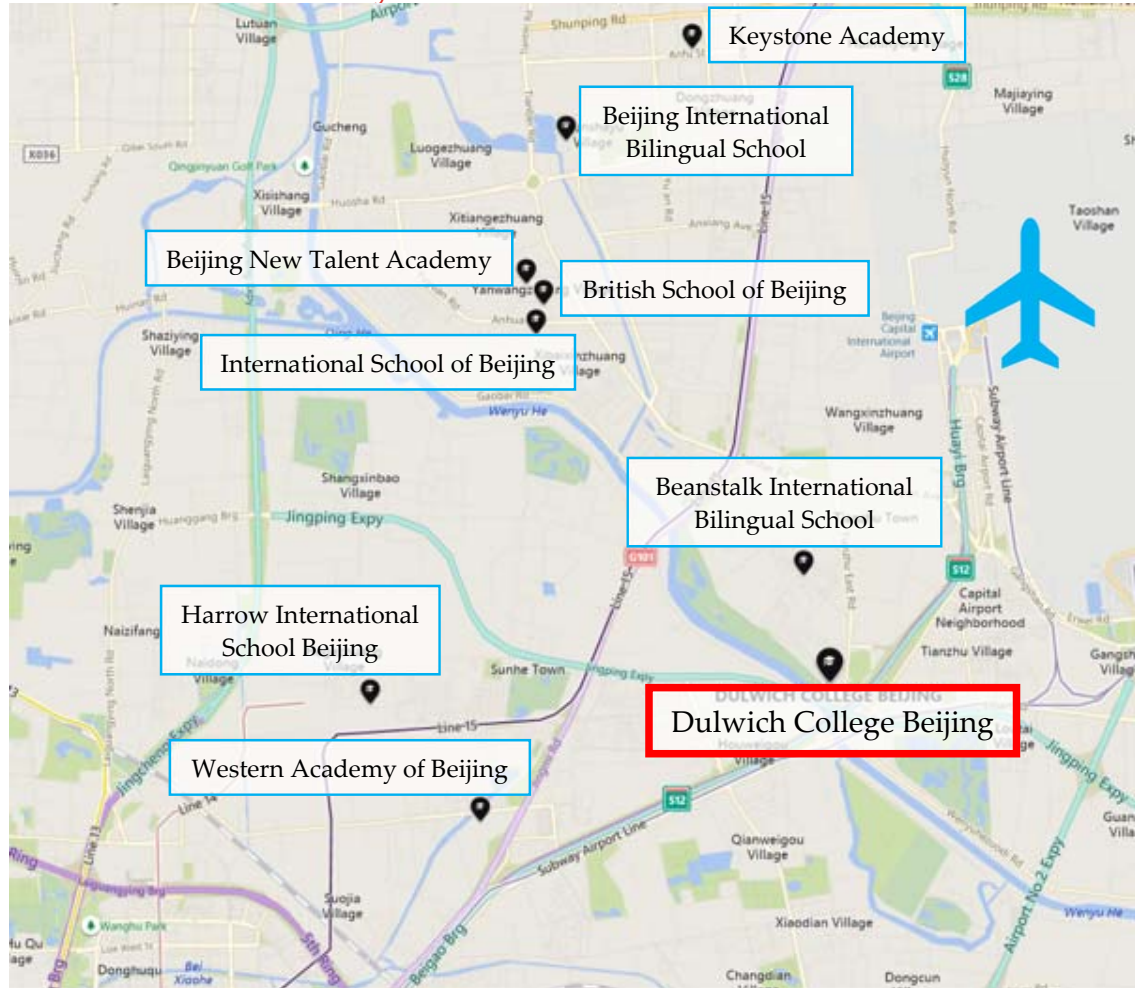

School Social Media QR Codes

WeChat

Suggested nearby hotels:

Crowne Plaza Beijing International Airport

北京临空皇冠假日酒店

- Taxi: 4.5 km (8 minutes)
- Address: #60, Fuqian 1 Street, Tianzhu, Shunyi District, Beijing
- Tel: +86 (10) 5810-8888
- Website:

<https://www.nuohotel.com/beijingjiangtai#>

Hilton Beijing 北京希尔顿酒店

- Taxi: 17 km (30 minutes)
- Address: 1 Dong Fang Rd, North Dongsanhuan Rd, Beijing
- Tel: +86 (10) 5865-5000
- Website:

<https://www3.hilton.com/en/hotels/china/hilton-beijing-BJSHITW/index.html>

International Schools nearby

Beanstalk International Bilingual School (BIBS)

青苗国际双语学校

- Taxi: 2.5 km (5 minutes)
- Address: 15 Li Yuan Street, Shunyi District, Beijing
- TEL: +86 (10) 6456-0618
- Website: <http://bibs.com.cn/>

International School of Beijing (ISB)

北京顺义国际学校

- Taxi: 8.5 km (17 minutes)
- Address: 10 An Hua Street, Shunyi District, Beijing
- TEL: +86 (10) 8149-2345
- Website: <https://www.isb.bj.edu.cn/>

The British School of Beijing (BSB)