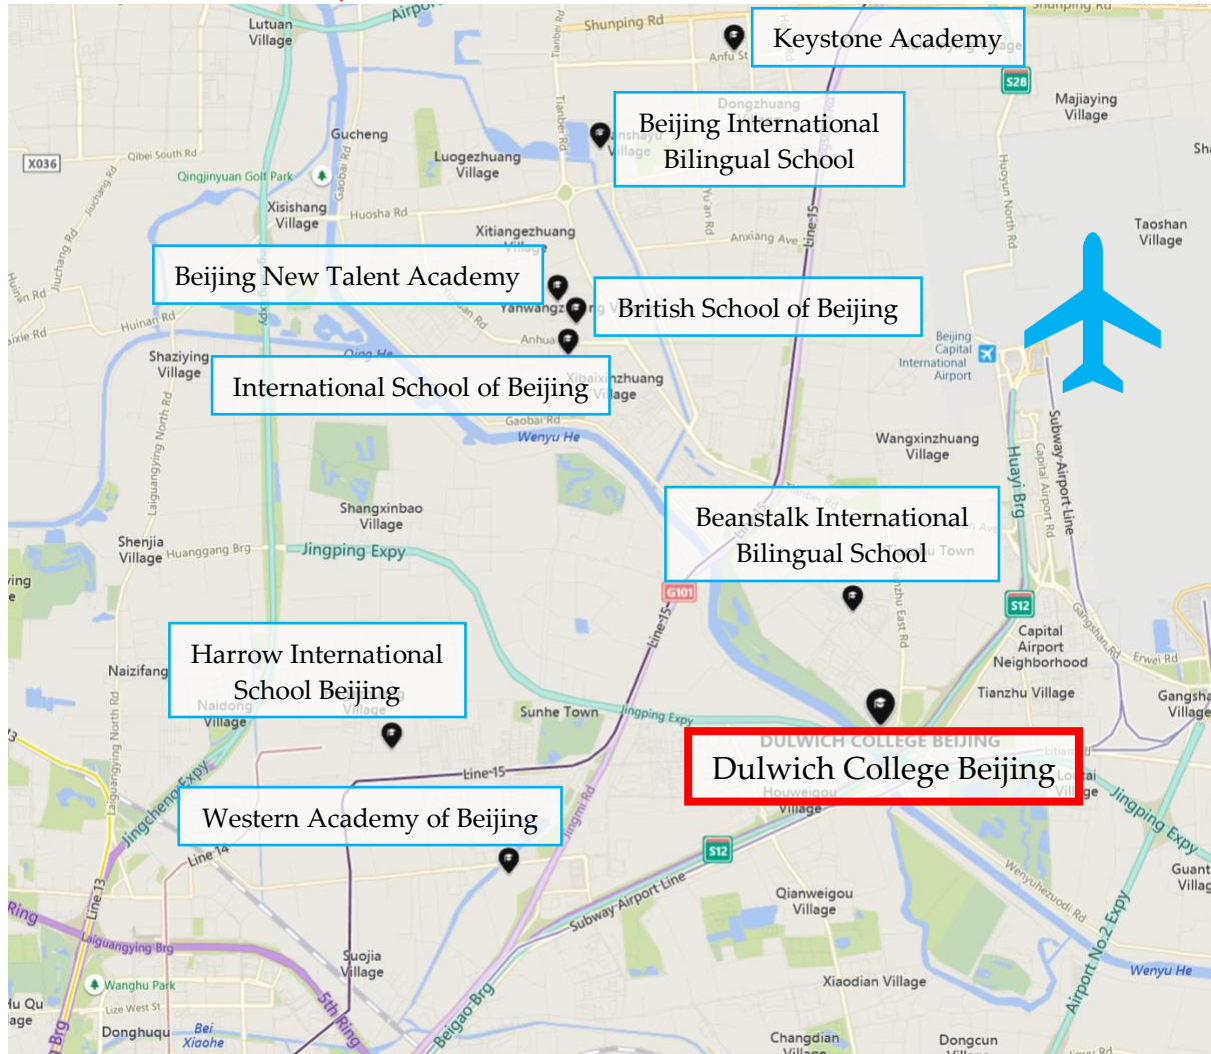

School Social Media QR Codes

BEIJING

WeChat

Suggested nearby hotels:

Crowne Plaza Beijing International Airport

北京临空皇冠假日酒店

- Taxi: 4.5 km (8 minutes)
- Address: #60, Fuqian 1 Street, Tianzhu, Shunyi District, Beijing
- Tel: +86 (10) 5810-8888
- Website: <https://www.ihg.com/crowneplaza/hotels/us/en/beijing/pegap/hoteldetail>

NUO Hotel Beijing 北京诺金酒店

- Taxi: 13 km (30 minutes)
- Address: 2A Jiangtai Road, Chaoyang District, Beijing
- Tel: +86 (10) 5926-88882
- Website: <https://www.nuohotel.com/beijingjiangtai#>

Hilton Beijing 北京希尔顿酒店

- Taxi: 19 km (42 minutes)
- Address: 10 North Dong San Huan Road, Beijing
- Tel: +86 (10) 6590-5566
- Website: <http://the-great-wall-sheraton-hotel-beijing.hotel-dir.com/en/>

International Schools nearby

北京顺义国际学校

- Taxi: 8.5 km (17 minutes)
- Address: 10 An Hua Street, Shunyi District, Beijing
- TEL: +86 (10) 8149-2345
- Website: <https://www.isb.bj.edu.cn/>

The British School of Beijing (BSB)

北京英国学校 - 顺义校区