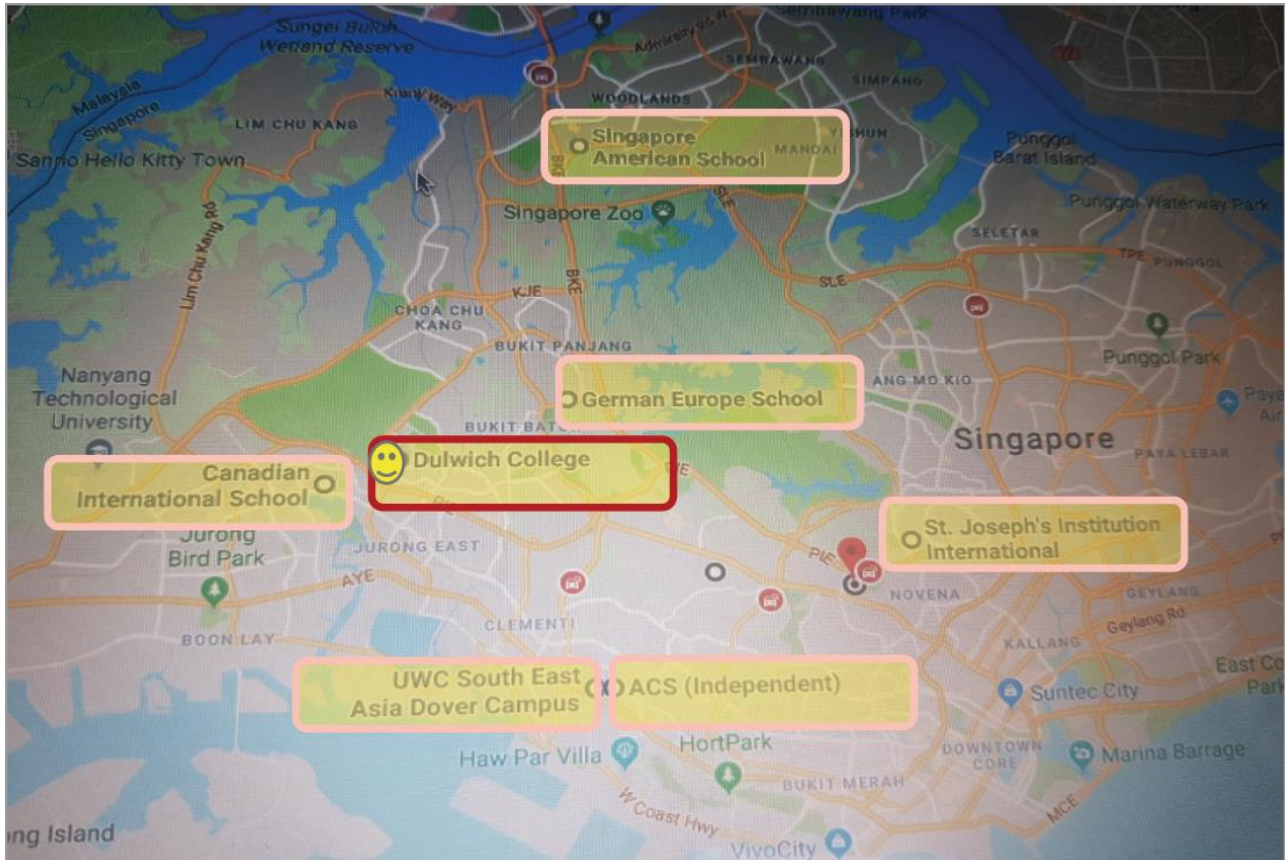

School social media QR code

Facebook

Instagram

Suggested nearby hotels

Name: Orchard Hotel Singapore

Taxi: 30 mins

Address: 442 Orchard Rd, Singapore 238879

Tel: +65-6734-7766

Name: Hotel Jen Orchard Gateway

Taxi: 35 mins

Address: 277 Orchard Rd, Singapore 238858

Tel: +65-6708-88

International Schools Nearby

ACS (Independent)

- Taxi: 25 mins (9.6KM)
- Address: 121 Dover Road, Singapore 139650
- TEL: +65-6773-1633
- Website: <https://www.acsindep.moe.edu.sg/>

Saint Joseph International

- Taxi: 35 mins (15 km)
- Address: 490 Thomson Rd, Singapore 298191
- TEL: +65-6353-9383
- Website: <https://www.sji-international.com.sg/>

Canadian International School

- Taxi: 20 mins (3.4 KM)
- Address: 7 Jurong West Street 41
- TEL: +65-6467-1732
- Website: <https://www.cis.edu.sg/>

Saint Joseph Institution

- Taxi: 30 mins (14 km)
- Address: 38 Malcolm Rd., Singapore 308274
- TEL: +65-6250-0022
- Website: <https://www.sji.edu.sg/>

Singapore American School

- Taxi: 30 mins (16 km)
- Address: 40 Woodlands Street 41, Singapore 738547
- TEL: +65-6363-3404
- Website: <https://www.sas.edu.sg/>