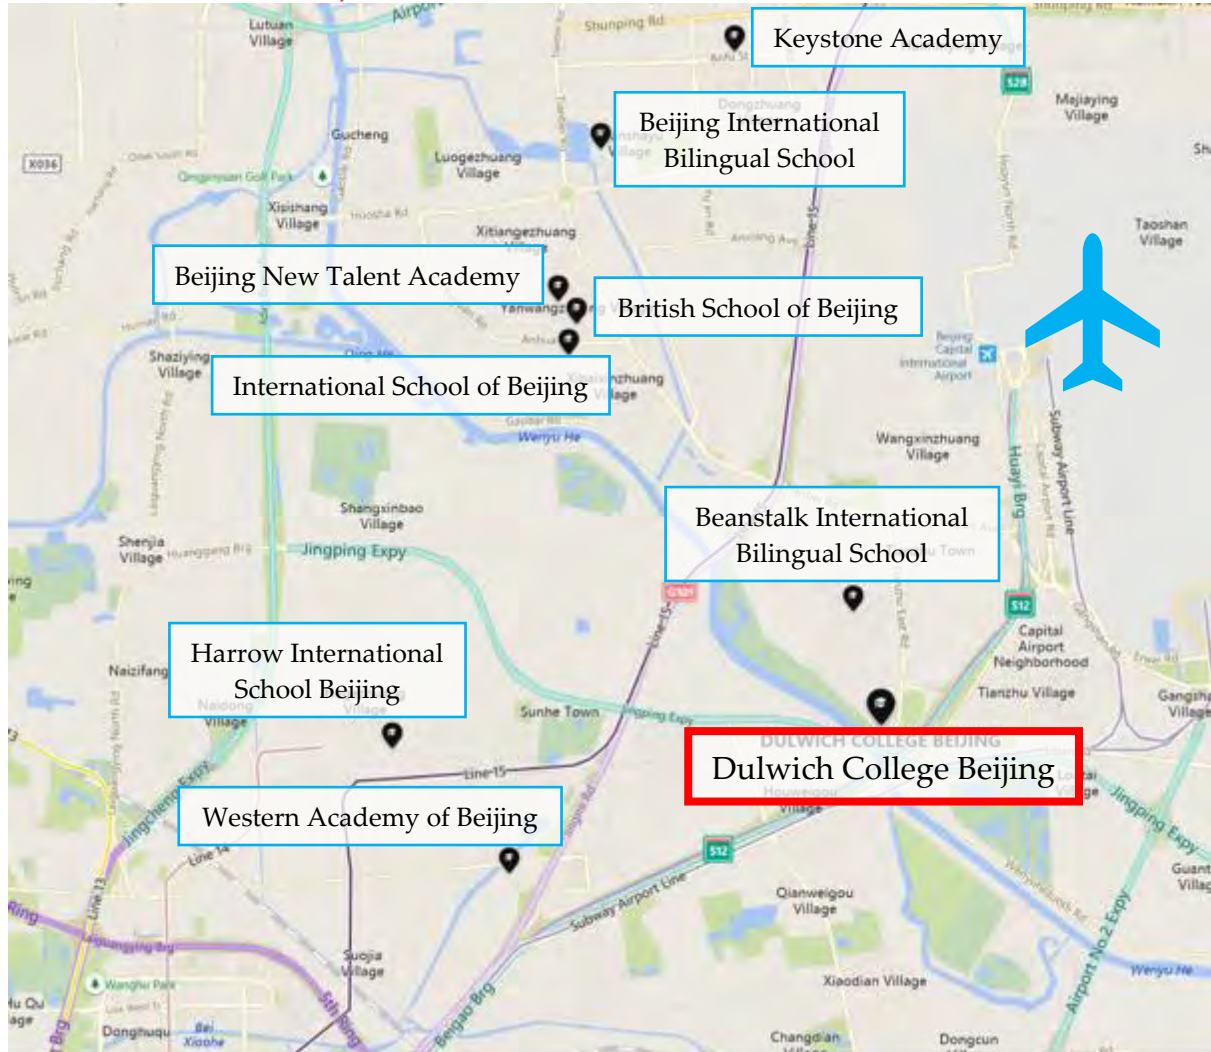

School Social Media QR Codes

WeChat

Suggested nearby hotels:

Crowne Plaza Beijing International Airport

北京临空皇冠假日酒店

- Taxi: 4.5 km (8 minutes)
- Address: #60, Fuqian 1 Street, Tianzhu, Shunyi District, Beijing
- Tel: +86 (10) 5810-8888
- Website: <https://www.ihg.com/crowneplaza/hotels/us/en/beijing/pegap/hoteldetail>

NUO Hotel Beijing 北京诺金酒店

- Taxi: 13 km (30 minutes)
- Address: 2A Jiangtai Road, Chaoyang District, Beijing
- Tel: +86 (10) 5926-88882
- Website: <https://www.nuohotel.com/beijingjiangtai#>

Hilton Beijing 北京希尔顿酒店

- Taxi: 19 km (42 minutes)
- Address: 10 North Dong San Huan Road, Beijing
- Tel: +86 (10) 6590-5566
- Website: <http://the-great-wall-sheraton-hotel-beijing.hotel-dir.com/en/>

International Schools nearby

北京顺义国际学校

- Taxi: 8.5 km (17 minutes)
- Address: 10 An Hua Street, Shunyi District, Beijing
- TEL: +86 (10) 8149-2345
- Website: <https://www.isb.bj.edu.cn/>

The British School of Beijing (BSB)

北京英国学校 - 顺义校区