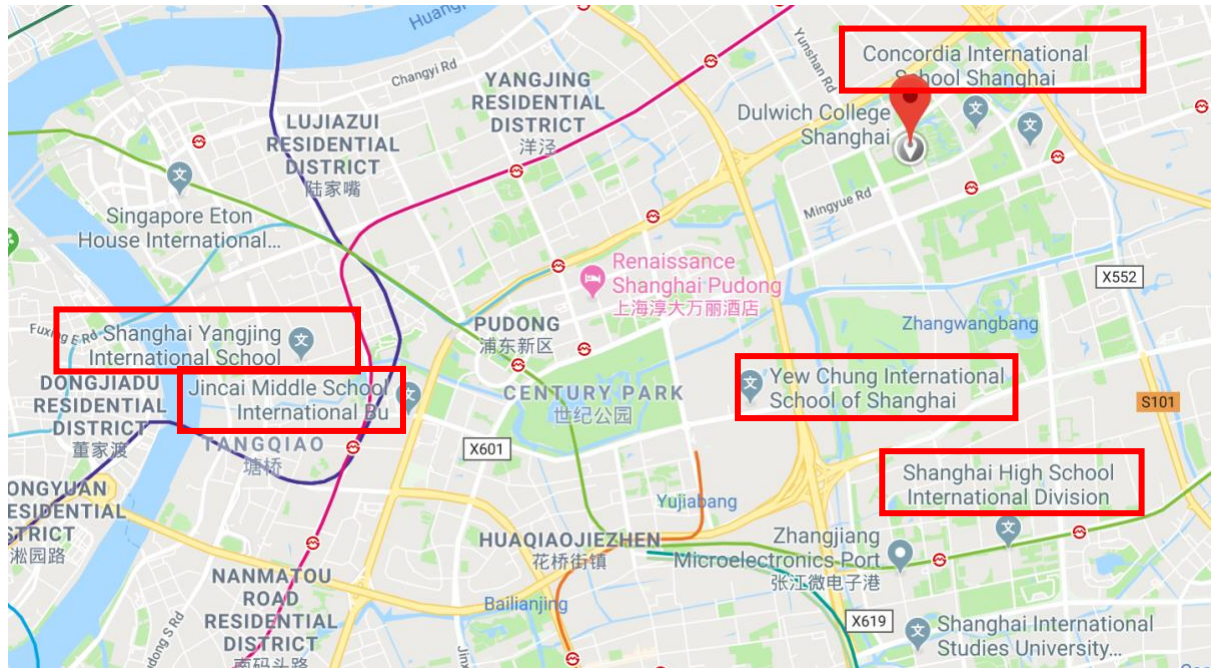

School Visit

To schedule a school visit, you can use the “Maia Visits” function within Maia Learning (www.maialearning.com).

Transportation Information

Address: Dulwich College Shanghai Pudong Main Campus, 266 Lan An Rd, JinQiao, Pudong

Address for taxi driver: 上海市浦东金桥蓝校路 266 号

Tel: 86.21.5899.9910

Taxi: It takes about 45 min by taxi to arrive to our campus from Shanghai Pudong Airport or Shanghai Railway Station. The cost of the taxi ride can be between 130-150rmb.

School social media QR code

Suggested nearby hotels:

Name: Shanghai Marriot Hotel Pudong East
 Taxi: 5 mins , 15 mins walking
 Address: 15 Xinjinqiao Road, Pudong District, Shanghai 201206
 TEL: 86.21.6036.8810

Name: Ramada Plaza Pudong Shanghai
 Taxi: 5 mins, 15 mins walking
 Address: 18 Jin Qiao Road, Pudong, Shanghai , 201206
 TEL: 86.21.5055.4666

International Schools Nearby

While in town, restaurants recommended: