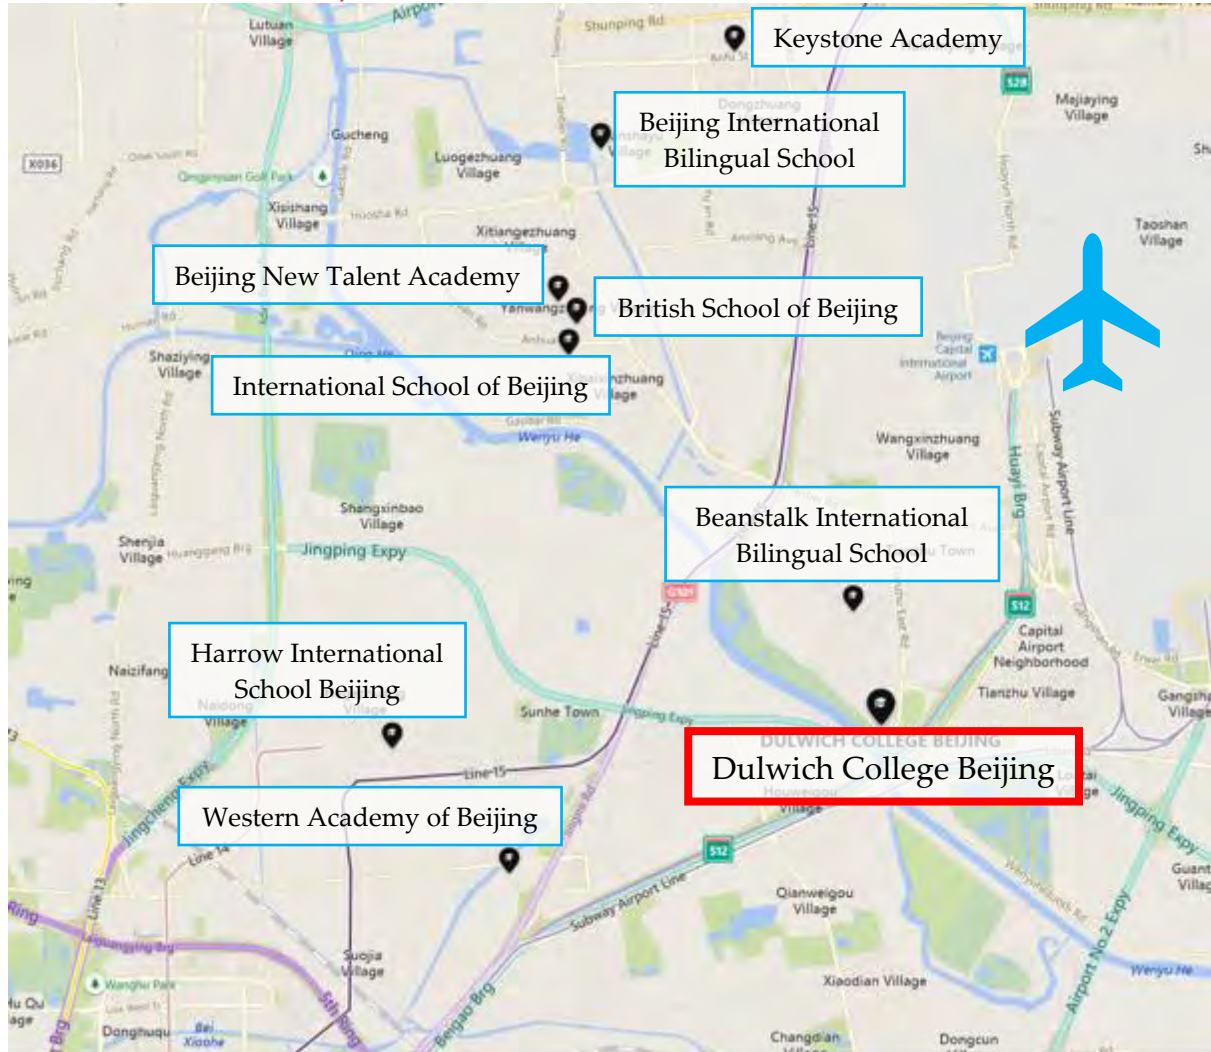

School Social Media QR Codes

WeChat

Suggested nearby hotels:

Crowne Plaza Beijing International Airport

北京临空皇冠假日酒店

- Taxi: 4.5 km (8 minutes)
- Address: #60, Fuqian 1 Street, Tianzhu, Shunyi District, Beijing
- Tel: +86 (10) 5810-8888
- Website: <https://www.ihg.com/crowneplaza/hotels/us/en/beijing/pegap/hoteldetail>

NUO Hotel Beijing 北京诺金酒店

- Taxi: 13 km (30 minutes)
- Address: 2A Jiangtai Road, Chaoyang District, Beijing
- Tel: +86 (10) 5926-8882
- Website: <https://www.nuohotel.com/beijingjiangtai#>

Hilton Beijing 北京希尔顿酒店

- Taxi: 19 km (42 minutes)
- Address: 10 North Dong San Huan Road, Beijing
- Tel: +86 (10) 6590-5566
- Website: <http://the-great-wall-sheraton-hotel-beijing.hotel-dir.com/en/>

International Schools nearby

北京顺义国际学校

- Taxi: 8.5 km (17 minutes)
- Address: 10 An Hua Street, Shunyi District, Beijing
- TEL: +86 (10) 8149-2345
- Website: <https://www.isb.bj.edu.cn/>

The British School of Beijing (BSB)

北京英国学校 - 顺义校区