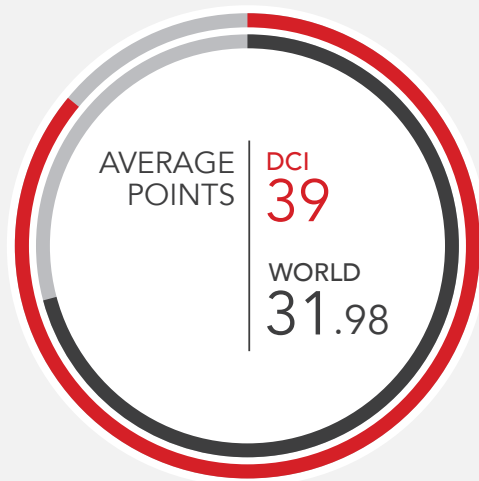

NETWORK RESULTS

The results below are from our network of schools, including Dulwich College Shanghai Pudong, Dulwich College Beijing, Dulwich College Suzhou, Dulwich College Seoul, Dulwich International High School Zhuhai and Dulwich International High School Suzhou. Dulwich College Shanghai Puxi is yet to have a graduating class and therefore they are not included in the results below.

2022 DCI IB RESULTS

100%
DIPLOMA
PASS RATE

61
BILINGUAL
DIPLOMAS

40+
POINTS
50%
OF STUDENTS

2022 DCI IB RESULTS BY SUBJECT

IB Subject: All graduates are encouraged to take 3 classes at HL and not to take more.	DCI average
IBH RES Biology	6.05
IBH RES Business	6.53
IBH RES Chemistry	6.32
IBH RES Chinese A	6
IBH RES Chinese B	6.2
IBH RES Computer Sci	6.55
IBH RES Design Tech	5.17
IBH RES Economics	6.26
IBH RES English B	6.23
IBH RES English La/Li	6.28
IBH RES English Lit	5.84
IBH RES Film	6.28
IBH RES French B	7
IBH RES G Politics	6.71
IBH RES Geography	6.42
IBH RES German	7
IBH RES History	6.21
IBH RES ITGS	7
IBH RES Maths	6.15
IBH RES Maths A&A	5.84
IBH RES Maths A&I	6.14
IBH Mandarin B	5.25
IBH RES Music	6.14
IBH RES Physics	6.32
IBH RES Psychology	6.56
IBH RES Spanish	7
IBH RES Sports Exercise & Health Sci	6.78
IBH RES Theatre	6.5
IBH RES Visual Art	6.19
IBS RES Biology	6.21
IBS RES Business	6.33
IBS RES Chemistry	5.71
IBS RES Chinese A	6.25
IBS RES Chinese B	6.53
IBS RES Chinese La/Li	5.91
IBS RES Computer Sci	6.73
IBS RES Design Tech	7
IBS RES Economics	6.29
IBS RES English B	7
IBS RES English La/Li	6.03
IBS RES English Lit	6.5
IBS RES Env & Soc	5.65
IBS RES Film	5.83
IBS RES French A	6.33
IBS RES French Ab	6.14
IBS RES French B	6
IBS RES Geography	6.12
IBS RES German	6.25
IBS RES German Ab	5.25
IBS RES History	6.17
IBS RES ITGS	6
IBS RES Japanese A	6
IBS RES Japanese B	7
IBS RES Korean	6.42
IBS RES Mandarin Ab	7
IBS RES Mandarin B	6.13
IBS RES Maths	5.83
IBS RES Maths A&A	6.07
IBS RES Maths A&I	5.65
IBS RES Music	6.38
IBS RES Physics	5.75
IBS RES Psychology	6.09
IBS RES Self Lang	7
IBS RES Spanish	6.14
IBS RES Spanish A	5
IBS RES Spanish Ab	5.6
IBS RES Sports Exercise & Health Science	6
IBS RES Theatre	6.2
IBS RES Visual Art	5.5

DCSPX RESULTS

The results below are from our network of schools, including Dulwich College Shanghai Pudong, Dulwich College Beijing, Dulwich College Suzhou, Dulwich College Seoul, Dulwich International High School Zhuhai and Dulwich International High School Suzhou. Dulwich College Shanghai Puxi is yet to have a graduating class and therefore they are not included in the results below.