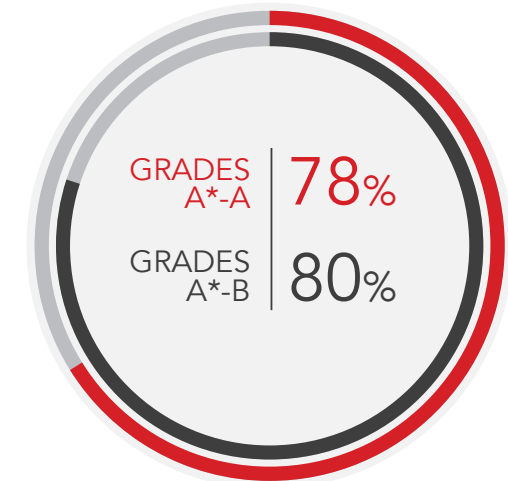

2022 DCSPX IGCSE RESULTS

Additional Maths	100% of students received A* or A
Extended Maths	100% of students received A* to B
Chinese as a Native Language	100% of students received A* to B
Mandarin as a Second language	100% of students received A*
Mandarin as a Foreign Language	100% of students received A* or A
Spanish Modern Foreign Language	100% of students received A*