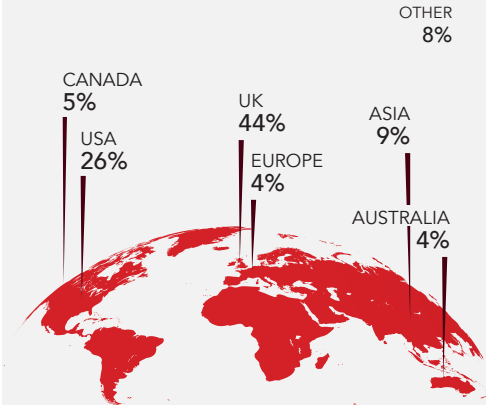

DULWICH COLLEGE | SHANGHAI PUXI |
上海德威外籍人员子女学校（浦西）

SCHOOL PROFILE 2022 | 2023

FOUNDED IN: **2016** STUDENTS: **485** NATIONALITIES: **40+** AGE RANGE: **2-18**

TOP COUNTRY OR REGION REPRESENTED BY OUR STUDENTS

- 1 UNITED STATES
- 2 HONG KONG (SAR), CHINA
- 3 CHINA
- 4 CANADA
- 5 UNITED KINGDOM

DCI CLASS OF 2022 UNIVERSITY DESTINATIONS

ACCREDITATIONS AND MEMBERSHIPS

- Council of International Schools
- International Baccalaureate
- Western Association of Schools and Colleges
- Association of China and Mongolia International Schools
- Cambridge Assessment International Education
- Duke of Edinburgh International Award
- FOBISIA