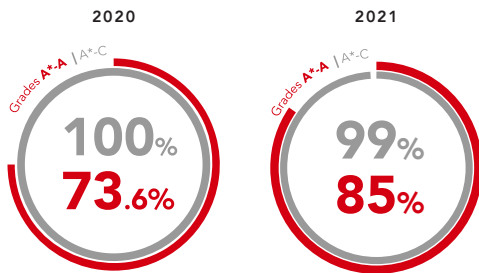

- 1 UNITED STATES - 23%
- 2 HONG KONG (SAR), CHINA - 18%
- 3 UNITED KINGDOM - 9%
- 4 CHINA - 9%
- 5 AUSTRALIA - 6%

CLASS OF 2021 UNIVERSITY DESTINATIONS

ACCREDITATIONS AND MEMBERSHIPS

- WASC: Western Association of Schools and Colleges
- CIS: Council of International Schools
- IBO: International Baccalaureate Organization
- NCCT: National Centre for School Curriculum and Textbook Development
- ACAMIS: Association of China and Mongolia International Schools

2021 IB RESULTS

IBDP Candidates **45** Bilingual Diplomas **15.5%**

Highest Score **45** Scores of seven **42.5%**

IGCSE RESULTS

MAY 2021 IB EXAMINATION RESULTS BY SUBJECT			
IB Subject	Number of students	Average Grade (School)	Average Grade (Worldwide)
IB Subject: All graduates are encouraged to take 3 classes at HL and not to take more.			
Bio HL	14	5.86	5.03
Bio SL	8	5.88	4.68
Bus Stu HL	16	6.81	5.52
Bus Stu SL	3	6.33	5.61
Chem HL	16	5.69	5.37
Chem SL	2	6.00	4.99
Chinese L+L HL	1	7.00	6.11
Chinese L+L SL	4	6.75	6.36
Com Sci HL	6	6.83	6.61
Com Sci SL	2	6.50	5.35
Econ HL	6	6.17	5.62
Econ SL	8	6.63	5.34
Eng A Lit HL	3	5.67	4.86
Eng A Lit SL	1	6.00	5.31
Eng A L&L HL	9	6.11	5.11
Eng A L&L SL	28	6.04	5.43
Eng B HL	3	6.66	6.16
Eng B SL	1	7.00	5.84
ESS SL	3	5.33	4.68
Film HL	6	5.66	4.63
Film SL	1	6.00	4.49
Fr Ab Initio	2	6.00	5.18
Fr B HL	3	5.33	5.66
Fr B SL	1	6.00	5.21
Germ B SL	3	6.67	5.55
Hist HL	4	6.25	5.55
Mand Ab Initio	5	6.60	5.80
Mand B SL	15	6.73	6.17
Maths A&A HL	11	6.45	
Maths A&A SL	15	6.07	
Maths A&I HL	6	6.67	
Maths A&I SL	13	5.92	
Music HL	1	7.00	5.05
Physics HL	12	5.92	5.33
Physics SL	1	6.00	4.91
Psych HL	12	6.16	5.29
Psych SL	6	6.33	5.00
Spa Ab Initio	5	5.80	5.30
Spa B SL	4	6.75	5.28
Theatre HL	2	7.00	5.18
Vis Art HL	5	6.00	4.56
Vis Art SL	1	6.00	4.24
SSST SL	2	6.00	5.40