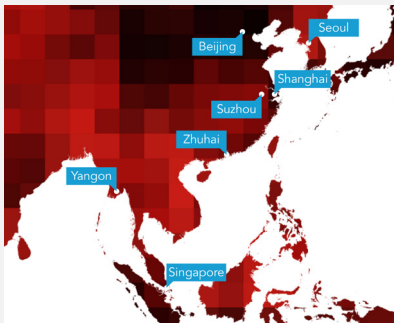

DULWICH COLLEGE
| SHANGHAI PUDONG |

SCHOOL PROFILE 2021 | 2022

FOUNDED IN: **2003**   STUDENTS: **1679**   NATIONALITIES: **40+**   AGE RANGE: **2 - 19**

CEEB: 694255

266 Lan An Road, Jin Qiao District,
Pudong 201206, China
上海市浦东金桥蓝桥路 266 号, 邮编 201206
T/ 电话 (8621) 5899 9910
F/ 传真 (8621) 5899 9810

UNIVERSITY COUNSELLING

+86 38961200

Luke Devlin ext.1321
Director of University and Careers Counselling
luke.devlin@dulwich.org

Rorie MacDonald ext. 1373
University and Careers Counsellor
rorie.macdonald@dulwich.org

Julia Ju ext. 1372
University and Careers Counsellor
julia.ju@dulwich.org

OUR NETWORK

DULWICH COLLEGE
| INTERNATIONAL |

DCSPD is one of ten (8 IBDP; 2 A Level) international schools in Asia that operate in partnership with the 400-year-old founding school in London, under the World Charter. Together, these schools make up Dulwich College International (DCI). Dulwich College in London inspects DCSPD and each Dulwich international school annually.

OUR SCHOOL

Founded in 2003, Dulwich College Shanghai Pudong (DCSPD) is an independent international school serving expatriate 1679 English-speaking students, 253 students are in Years 10-13 (Grades 9-12). There are 63 students in the Class of 2022.

Our students come from over 40 countries and range in age from 2 to 19. Up to Year 9 (Grade 8) they follow the English National Curriculum, enhanced to meet the needs of our international student body. All students follow an accredited High School Diploma programme. In Years 12 and 13 (Grades 11 and 12) all our students enter the International Baccalaureate (IB) Diploma Programme.

English is the language of instruction.

SCHOOL CALENDAR COVID-19 UPDATE

The school year is 180 days, running from August to mid-June.

Instances in which students were adversely affected by changes to their learning, including lack of access to standardised testing or major disruptions to testing plans, will be directly addressed in the application.

CO-CURRICULAR ACTIVITIES

Students are offered a rich co-curricular programme that builds on team and leadership skills. Many of our programmes are student-initiated and led. Across the College, there are dance, drama, creative arts, music, sports, robotics, academic societies, language, sustainability and service groups. Global Citizenship is a hallmark of Dulwich College Shanghai Pudong, and students are actively involved in the local area as well as globally.

GRADING

We do not rank our students or calculate grade point averages. For the duration of course work, student progress is internally assessed using pre-established, standards-based performance levels. Courses conclude with externally assessed examinations (IGCSE and IB).

DISCIPLINE POLICY

Upon request, DCSPD will report all external suspensions and withdrawals that arise as a result of a significant disciplinary incident or personal misconduct.

TOP COUNTRY OR REGION REPRESENTED BY OUR STUDENTS

1. 1 UNITED STATES - 23%
2. 2 HONG KONG (SAR), CHINA - 18%
3. 3 UNITED KINGDOM - 9%
4. 4 CHINA - 9%
5. 5 AUSTRALIA - 6%