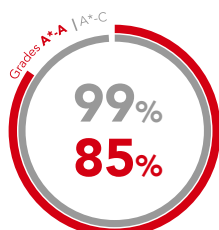

2021 IB RESULTS

Student's results are a product of exam performance in normal conditions, not an IB algorithm.

IBDP Candidates **45** Bilingual Diplomas **15.5%**
Highest Score **45** Scores of seven **42.5%**

MAY 2021 IB EXAMINATION RESULTS BY SUBJECT			
IB Subject: Students are encouraged to take only 3 HL classes.	Number of students	Average Grade (School)	Average Grade (Worldwide)
Bio HL	14	5.93	5.03
Bio SL	8	5.88	4.68
Bus Stu HL	16	6.81	5.52
Bus Stu SL	3	6.33	5.61
Chem HL	16	5.69	5.37
Chem SL	2	6.00	4.99
Chinese L+L HL	1	7.00	6.11
Chinese L+L SL	4	6.75	6.36
Com Sci HL	6	6.83	6.61
Com Sci SL	2	6.50	5.35
Econ HL	6	6.17	5.62
Econ SL	8	6.63	5.34
Eng A Lit HL	3	5.67	4.86
Eng A Lit SL	1	6.00	5.31
Eng A L&L HL	9	6.11	5.11
Eng A L&L SL	28	6.07	5.43
Eng B HL	3	6.67	6.16
Eng B SL	1	7.00	5.84
ESS SL	3	5.33	4.68
Film HL	6	5.83	4.63
Film SL	1	6.00	4.49
Fr Ab Initio	2	6.00	5.18
Fr B HL	3	5.33	5.66
Fr B SL	1	6.00	5.21
Germ B SL	3	6.67	5.55
Hist HL	4	6.25	5.55
Mand Ab Initio	5	6.60	5.80
Mand B SL	15	6.73	6.17
Maths A&A HL	11	6.45	5.44
Maths A&A SL	15	6.07	5.18
Maths A&I HL	6	6.67	5.19
Maths A&I SL	13	5.92	4.76
Music HL	1	7.00	5.05
Physics HL	12	5.92	5.33
Physics SL	1	6.00	4.91
Psych HL	12	6.17	5.29
Psych SL	6	6.33	5.00
Spa Ab Initio	5	5.80	5.30
Spa B SL	4	6.75	5.28
Theatre HL	2	7.00	5.18
Vis Art HL	5	6.00	4.56
Vis Art SL	1	6.00	4.24
SSST SL	2	6.00	5.40

DCSPD
World

39.2 | 33.02

Average Score
out of 45

IGCSE RESULTS

2020

2021

ASIA

Asia Europe Business School 1
Esat China Normal University 1
International Medical University 1
KAIST - Korea Advanced Institute of Science & Technology 1
Nanyang Technological University 1
National University of Singapore 4
New York University Shanghai 1
Singapore Management University 2
The Chinese University of Hongkong, Shenzhen 1
Tsinghua University 1
University of Hong Kong, The 2
Yale-NUS College 1
Zhejiang University 1

AUSTRALIA

Deakin University 1
Monash University 4
The University of Melbourne 4
University of New South Wales 1
University of Queensland 1
University of Sydney 2

CANADA

Fleming College 1
McGill University 1
McMaster University 1
Memorial University of Newfoundland 1
Ryerson University 1
University of British Columbia 2
University of Toronto 5
Western University 1

EUROPE

Carlos III University of Madrid 1
Chalmers University of Technology 1
EDHEC Business School 1
Escuela Superior de Admistracion de Empresas (ESADE) 2
Friedrich-Alexander-Universität Erlangen-Nürnberg 1
IESEG 1
International University of Monaco 1
Leiden University 1
Leiden University College The Hague 1
Linköping University 1
Maastricht University 1

Paris College of Art

Politecnico Di Torino 1
Rotterdam University of Applied Sciences 1
Technische Universiteit Delft 1
Technische University Darmstadt 1
Trinity College Dublin 2
University College Cork 1
University College Dublin 1
University of Amsterdam 2
University of Bern 1
WHU International Business 1

UK

Durham University 2
Guildhall School of Music and Drama 1
Imperial College London 9
King's College London 12
Loughborough University 2
Metropolitan Film School 1
Newcastle University 2
Northumbria university 1
Queen Mary University of London 1
Royal Northern College of Music 1
School of Oriental and African Studies, University of London 2
The London School of Economics and Political Science 3
The Manchester College 1
The University of Edinburgh 1
The University of Nottingham 1
University College London 9
University for the Creative Arts 1
University of Bath 6
University of Birmingham 2
University of Bristol 1
University of Cambridge 1
University of Dundee 1
University of Edinburgh 1
University of Exeter 2
University of Glasgow 1
University of Kent 1
University of Leeds 2
University of Manchester 5
University of Oxford 3
University of Southampton 2
University of St Andrews 1
University of Stirling 1
University of Surrey 4

University of Sussex 3
University of the Arts London 4
University of Warwick 1
University of York 2

USA