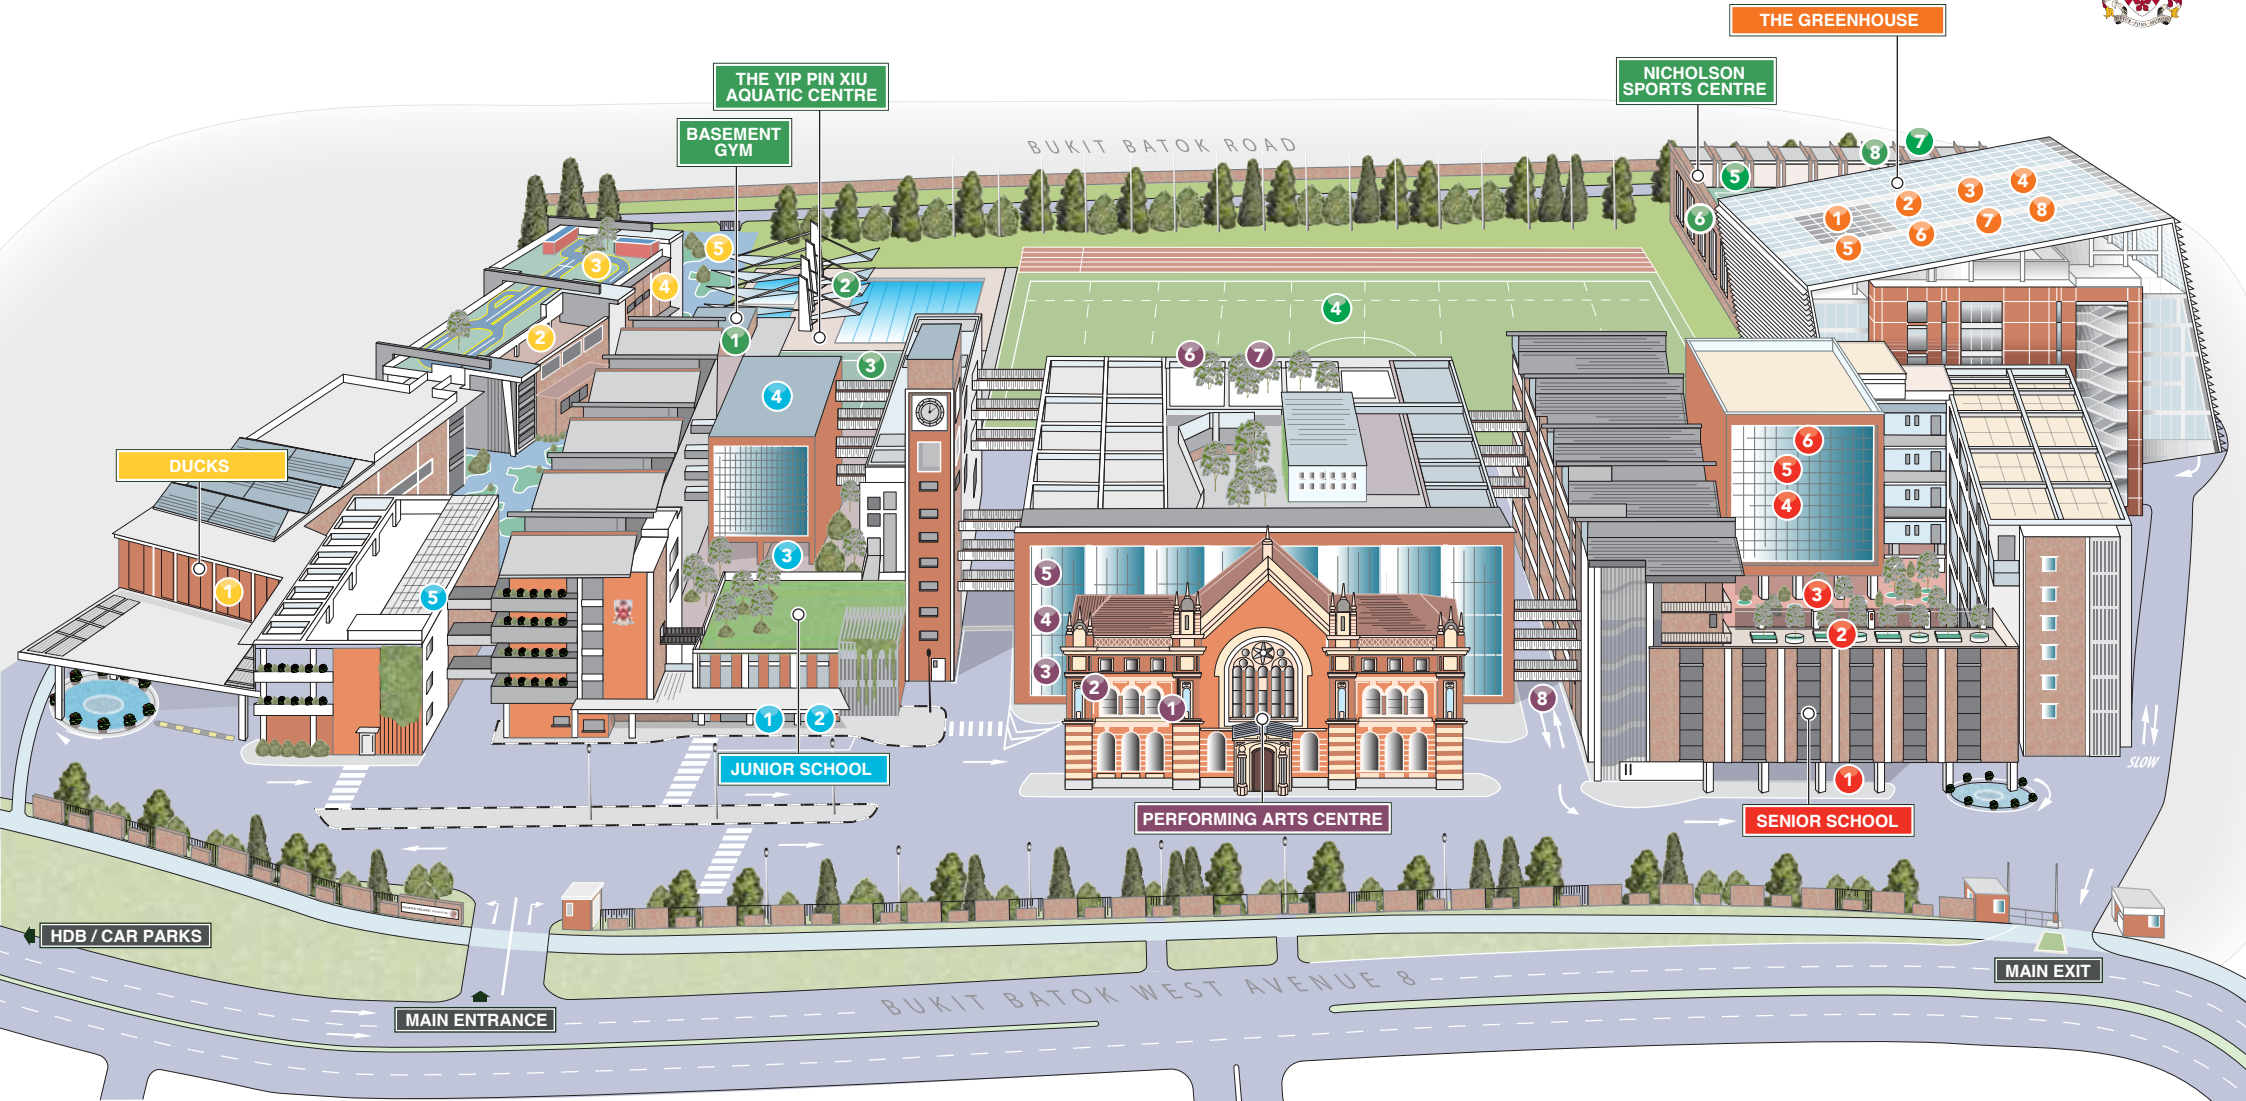

★ Opening August 2023

DUCKS

- 1 DUCKS Reception
- 2 DUCKS Library
- 3 Bike Track
- 4 DUCKS Multi-Purpose Room
- 5 Butterfly Garden

JUNIOR SCHOOL

- 1 Junior School Reception
- 2 Ned's Cafe
- 3 Junior School Quad
- 4 Junior School Library
- 5 Mandarin Learning Centre

PERFORMING ARTS CENTRE

- 1 Admissions Office - Level 2
- 2 Main Foyer
- 3 The Alleyn Theatre
- 4 The Rose & Fortune Theatre
- 5 Dining Room
- 6 The College Shop
- 7 The Clock Tower Cafe
- 8 Entrance to the Underground Car Park

SENIOR SCHOOL

- 1 Senior School Reception
- 2 Sustainability Garden
- 3 Senior School Quad
- 4 Senior School Library
- 5 Senior School Multi-Purpose Room
- 6 IB Reception & IB Common Room

THE GREENHOUSE

- 1 Basement Gym
- 2 Swimming Pools
- 3 Astro Pitch
- 4 Multi-Purpose Pitch
- 5 Tennis Courts
- 6 Basketball Courts
- 7 Fitness Gym
- 8 Dance Studio