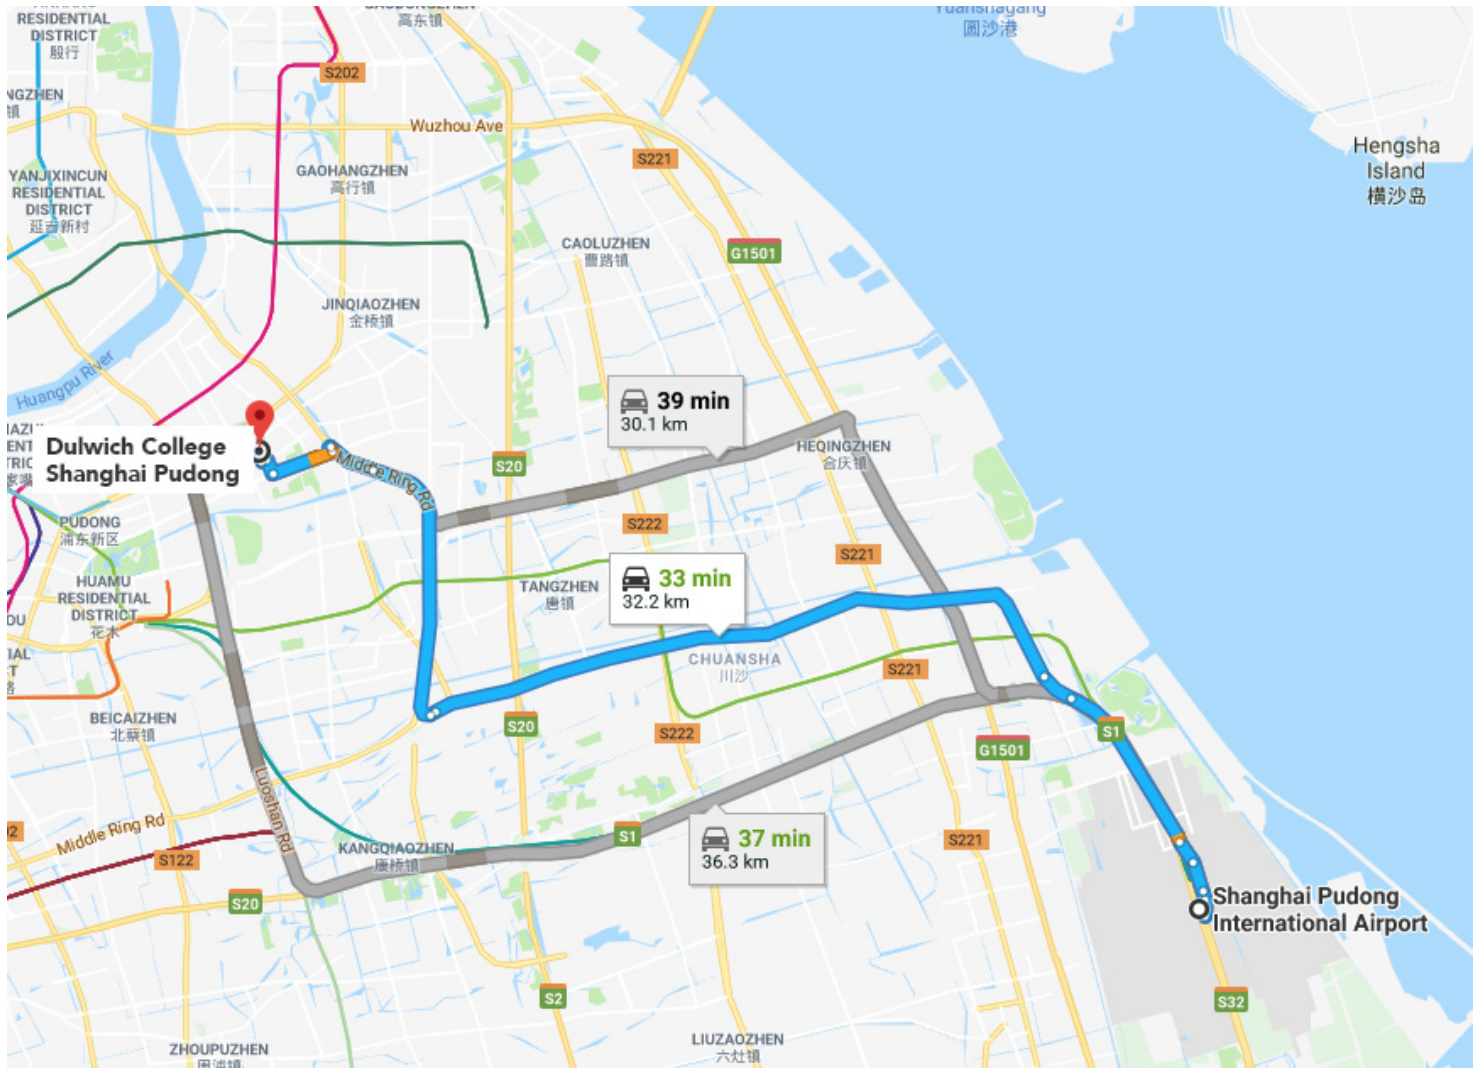

Driving Directions

Pudong Campus

266 Lan An Road, Pudong District

Shanghai 201203 PRC

Main College Reception Tel: 86-21-5899-9910

266

201 206

86-21-5899-9910

From Shanghai Pudong International Airport

1. Head north and continue on to Pudong Airport Road.

1. S1

Keep right at the fork and merge on to S1.

2. S1

2. Take the exit toward Huaxia Elevated Road. Keep right and merge to Middle Ring Road. Take the exit toward X552/Jinqiao Road.

552 /

3. Turn right on to Yunjian Road/East Jinxiu Road, and turn right on to Lan An Road. The Main Campus is on the right.

3. /