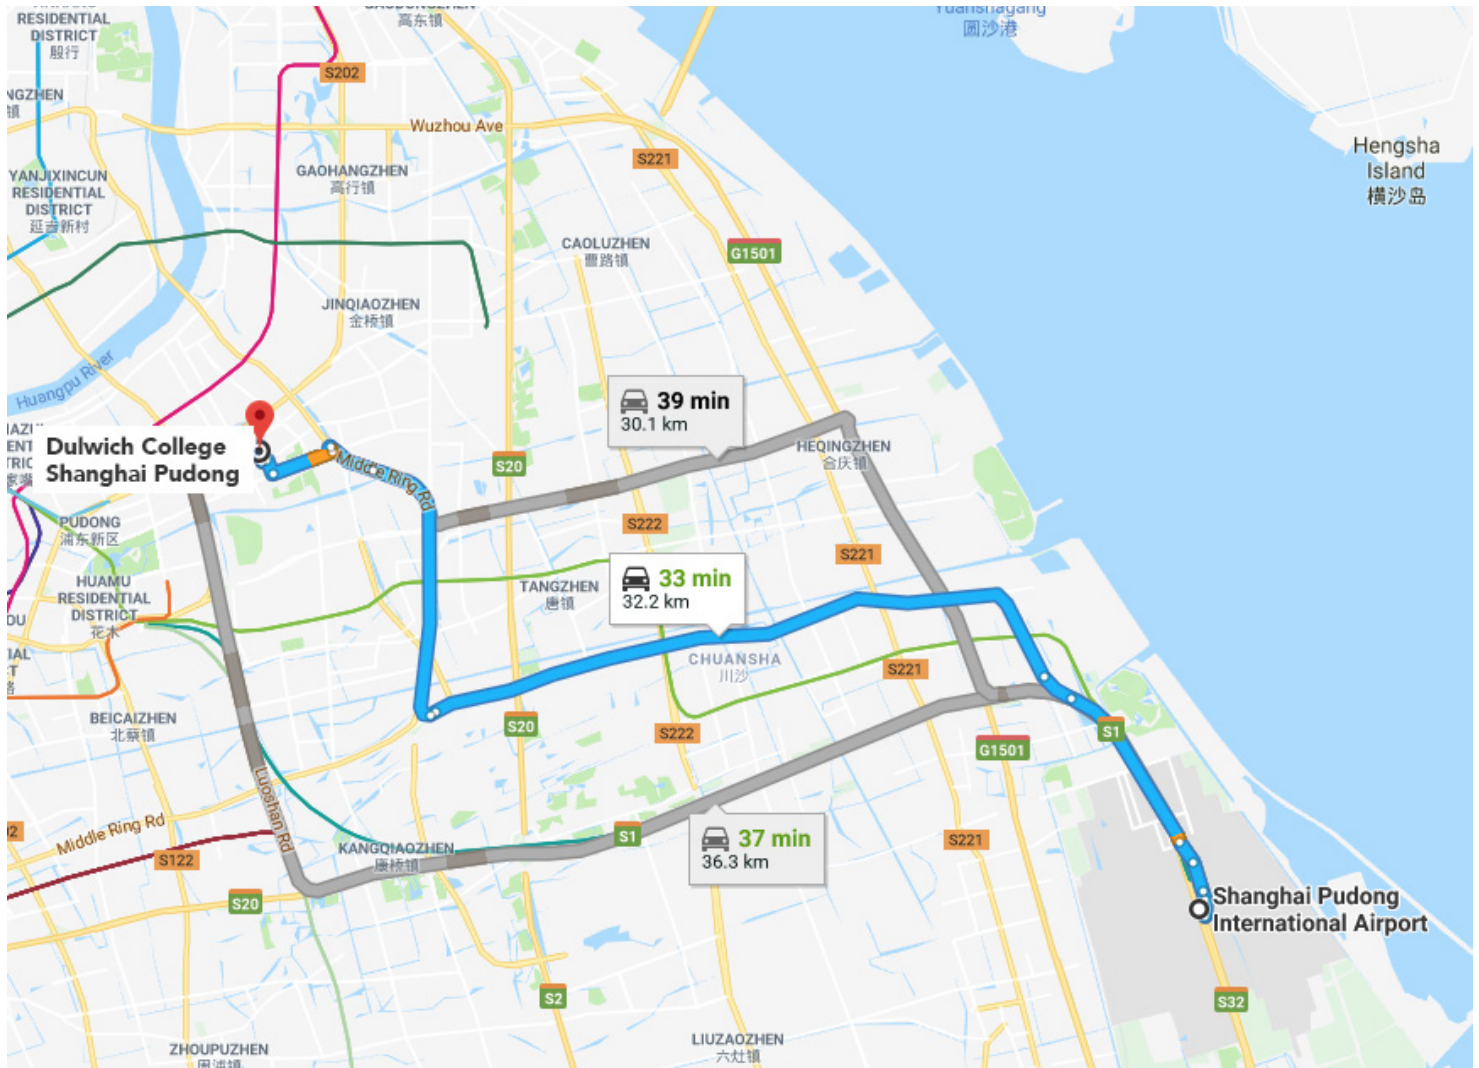

Driving Directions

Pudong Campus

266 Lan An Road, Pudong District

Shanghai 201203 PRC

Main College Reception Tel: 86-21-5899-9910

浦东校区

上海市浦东新区蓝桉路266号

邮编：201206

电话：86-21-5899-9910

From Shanghai Pudong International Airport

1. Head north and continue on to Pudong Airport Road. Keep right at the fork and merge on to S1.
2. Take the exit toward Huaxia Elevated Road. Keep right and merge to Middle Ring Road. Take the exit toward X552/Jinqiao Road.
3. Turn right on to Yunjian Road/East Jinxiu Road, and turn right on to Lan An Road. The Main Campus is on the right.

从上海浦东国际机场出发

1. 从浦东机场路驶入S1迎宾高速。
2. 沿S1迎宾高速，下华夏高架路出口，前往华夏高架路，下中环路出口，靠右并入中环路，下出口，前往552县道/金桥路。
3. 右转进入云间路/锦绣东路，右转进入蓝桉路。学校主校区位于道路右侧。

Driving Directions

Pudong Campus

266 Lan An Road, Pudong District

Shanghai 201203 PRC

从上海陆家嘴金融中心出发

1. 向东行驶，驶入银城北路/陆家嘴环路。
2. 在明珠环岛下4出口进入陆家嘴东路，向左转驶入世界打打牌，从环岛3出口上001县道辅路。
3. 稍向右转进入001县道，右转进入白桦路，左转进入碧云路，右转进入蓝桉路。学校主校区位于道路右侧。