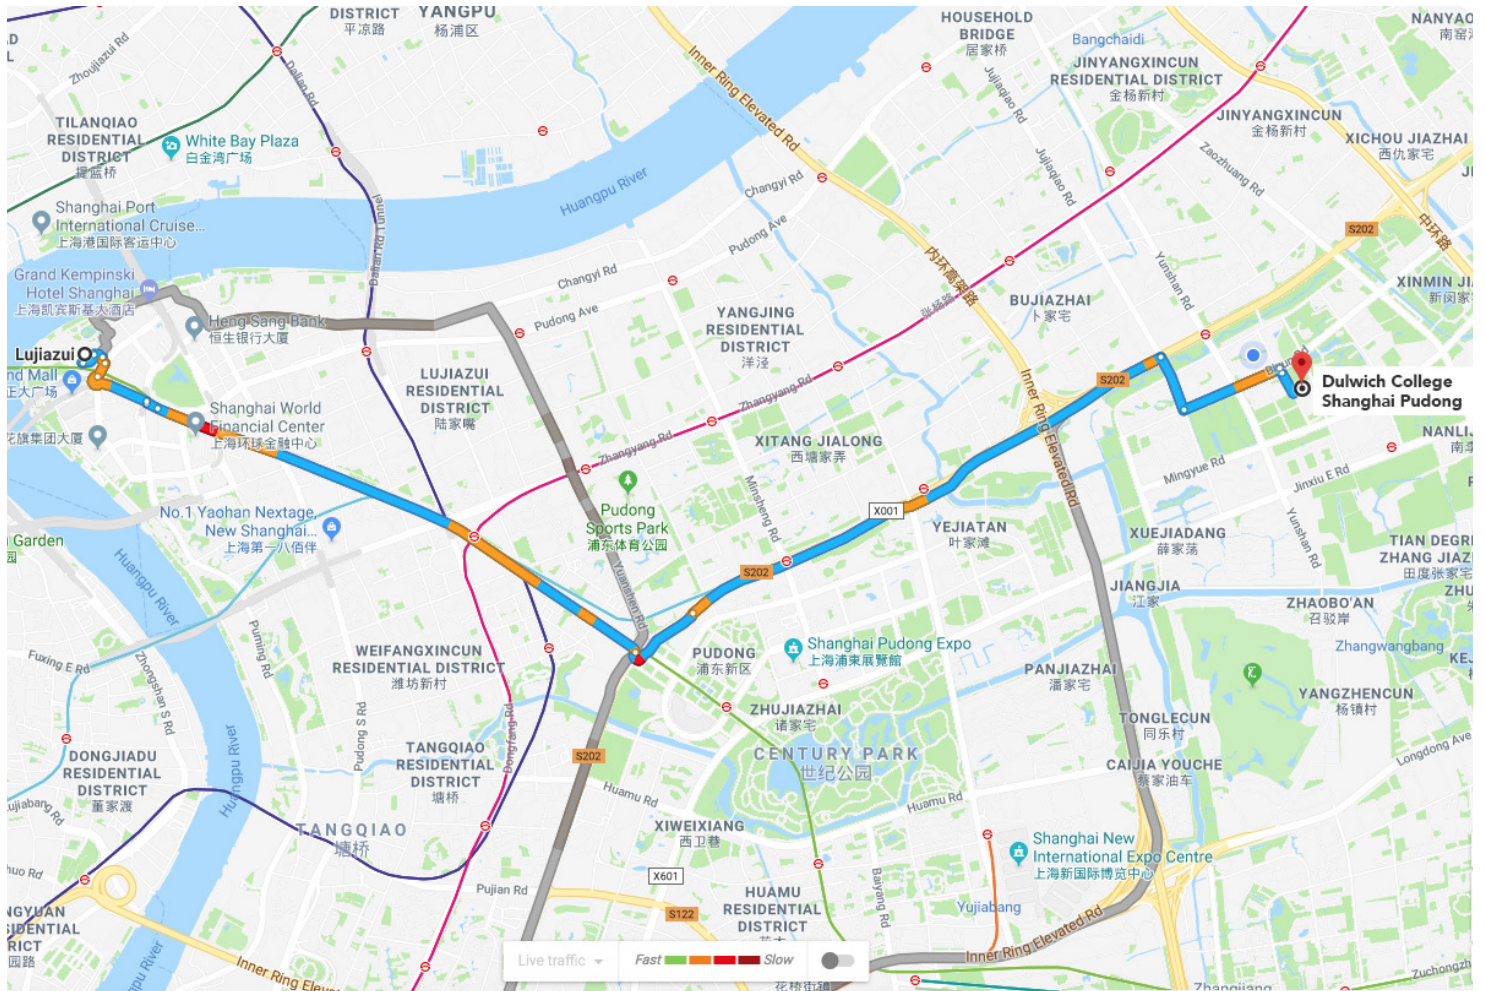

电话：86-21-5899-9910

From Shanghai Pudong International Airport

1. Head north and continue on to Pudong Airport Road. Keep right at the fork and merge on to S1.
2. Take the exit toward Huaxia Elevated Road. Keep right and merge to Middle Ring Road. Take the exit toward X552/Jinqiao Road.
3. Turn right on to Yunjian Road/East Jinxiu Road, and turn right on to Lan An Road. The Main Campus is on the right.

从上海浦东国际机场出发

1. 从浦东机场路驶入S1迎宾高速。
2. 沿S1迎宾高速，下华夏高架路出口，前往华夏高架路，下中环路出口，靠右并入中环路，下出口，前往552县道/金桥路。
3. 右转进入云间路/锦绣东路，右转进入蓝桉路。学校主校区位于道路右侧。

Driving Directions

Pudong Campus

266 Lan An Road, Pudong District

Shanghai 201203 PRC

Main College Reception Tel: 86-21-5899-9910

浦东校区

上海市浦东新区蓝桉路266号

邮编：201206

电话：86-21-5899-9910

From Lujiazui Shanghai Pudong

1. Head east and turn right toward North Yincheng Road/ Lujiazui Ring Road.
2. Take the 4th exit on to Lujiazui E Road, and turn left on to Century Avenue. At the roundabout, take the 3rd exit on to X001.
3. Slight right on to X001. Turn right on to Bahua Road, and turn left on to Biyun Road. Turn right on to Lan An Road. The Main Campus is on the right.

从上海陆家嘴金融中心出发

1. 向东行驶，驶入银城北路/陆家嘴环路。
2. 在明珠环岛下4出口进入陆家嘴东路，向左转驶入世界打打牌，从环岛3出口上001县道辅路。
3. 稍向右转进入001县道，右转进入白桦路，左转进入碧云路，右转进入蓝桉路。学校主校区位于道路右侧。